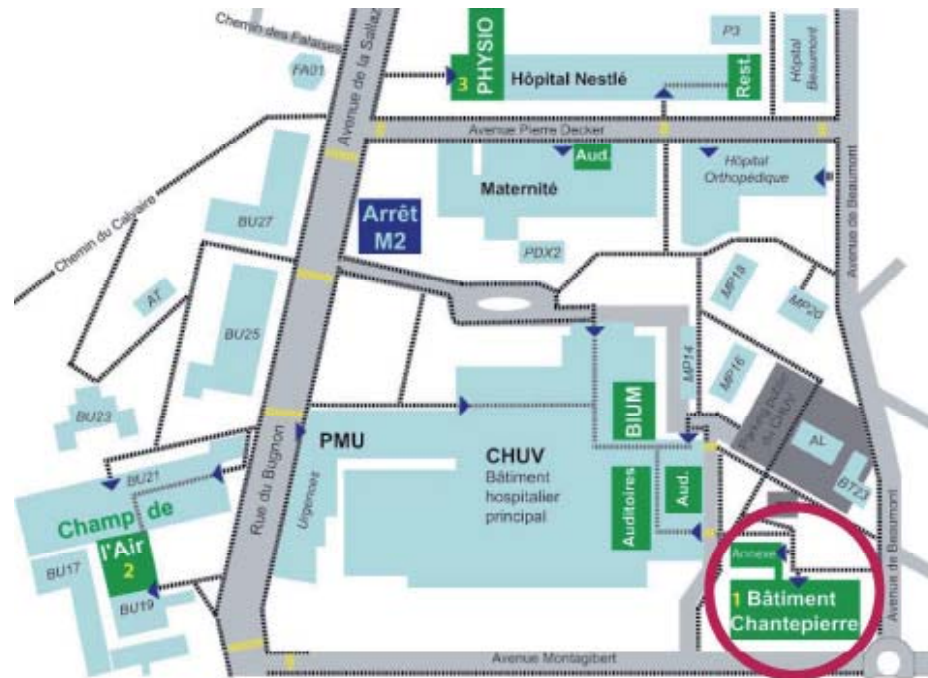

INVITATION

SUMMER UNIVERSITIES OPENING BARBECUE ORGANISED BY THE NURSING SCHOOLS

8TH JULY 2010 AT 6PM

// AFTER 9PM: DJ VERO //

HECVSanté
AVENUE DE BEAUMONT 21, 1011 LAUSANNE

Additional information:

Mrs. Anne Gerber

Phone: +41 21 316 80 54

E-mail: agerber@hecv.sante.ch

How to arrive at HECVSanté

By public transportation

- from the railway station, take the M2 metro to "CHUV" station,
- from Vennes Park and Ride, take the M2 metro to "CHUV" station.

The CHUV parking garage

CHUV's parking garage is at Avenue de Beaumont 25. However, it is recommended to use Lausanne's Park and Ride, like those of Vennes and Sallaz.

Chantepierre building
Avenue de Beaumont 21
1011 Lausanne